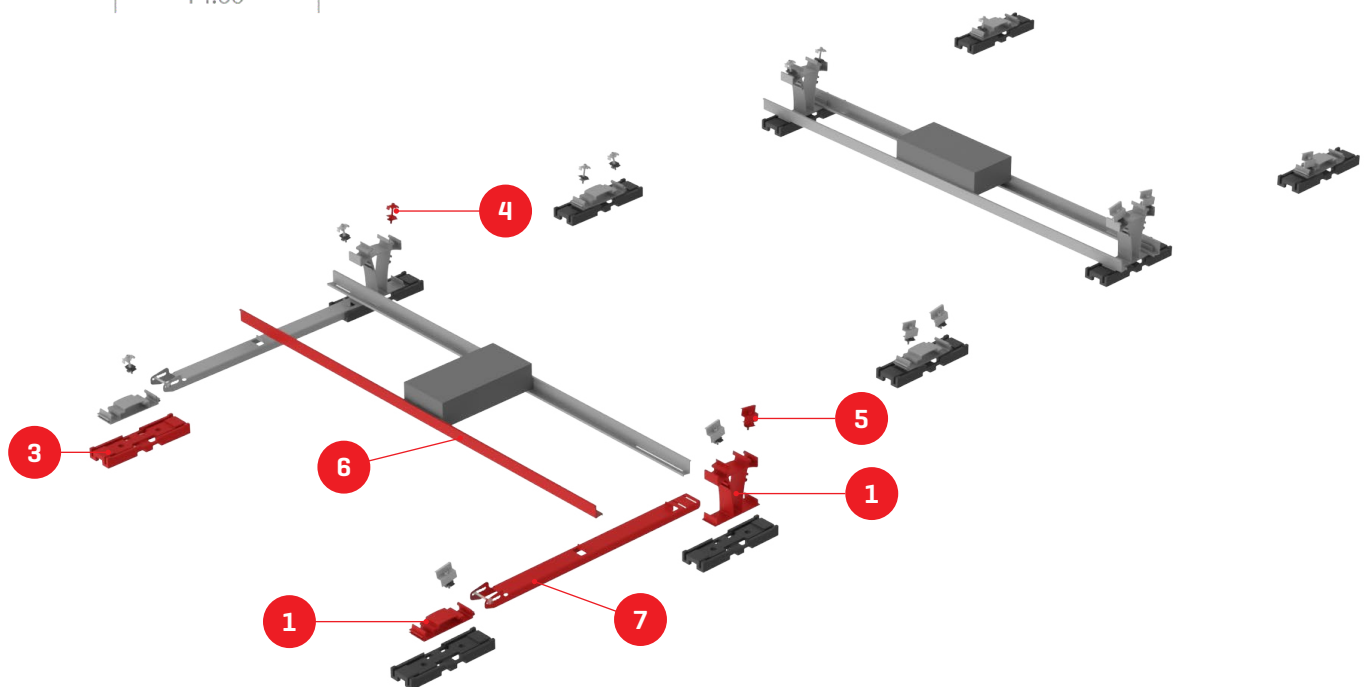

D-Dome Railless² System

DATA SHEET

PRODUCT FEATURES

- / High quality, German-engineered system optimized for residential installations
- / Innovative, dual-tilt, low ballast system suitable for all orientations
- / Fast installation with minimal component count result in low total installed cost
- / 10° elevation angle
- / High energy density
- / 100% code compliant, structural validation for all solar states
- / Wind tunnel tested by leading structural aerodynamic labs
- / Reduced freight - it ships in a box

Item Number	Description	Part Number
1	Dome R ² Peak	4000592
2	Dome R ² Base	4000593
3	Dome R ² Roof Protection Mat	4000594
4	DOME MC Silver, SS UL2703+	4000603 (30-33mm) 4000604 (34-39mm) 4000605 (40-44mm) 4000606 (45-50mm)
5	CrossRail EC Silver, AL with WEEB BMC	multiple ranging from 30-50mm, available in silver or dark anodized
6	Dome R ² Ballast Porter	4000568 (61-67 ") 4000569 (68-74") 4000570 (76.8-83.2")
7	Dome R ² Corner Strut Kit	4000637

Components

Dome Peak R²

Part Number	Description
4000592	Dome Peak R ²

Dome Base R²

Part Number	Description
4000593	Dome Base R ²

Roof Protection Mat R²

Part Number	Description
4000594	Dome Roof Protection Mat R ²

Dome Porter R²

Part Number	Description
4000568	Dome R ² Ballast Porter, 61-67 inches
4000569	Dome R ² Ballast Porter, 68-74 inches
4000570	Dome R ² Ballast Porter, 76.8-83.2 inches

Dome Corner Strut R²

Part Number	Description
4000637	Dome R ² Corner Strut