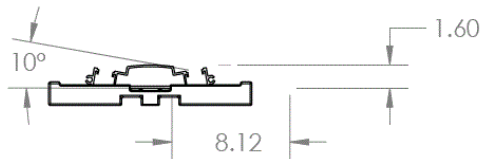

D-Dome Railless² System

DATA SHEET

PRODUCT FEATURES

- / High quality, German-engineered system optimized for residential installations
- / Innovative, dual-tilt, low ballast system suitable for all orientations
- / Fast installation with minimal component count result in low total installed cost
- / 10° elevation angle
- / High energy density
- / 100% code compliant, structural validation for all solar states
- / Wind tunnel tested by leading structural aerodynamic labs
- / Reduced freight - it ships in a box

Item Number	Description	Part Number
1	Dome R ² Peak	4000592
2	Dome R ² Base	4000593
3	Dome R ² Roof Protection Mat	4000594
4	DOME MC Silver, SS UL2703+	4000603 (30-33mm) 4000604 (34-39mm) 4000605 (40-44mm) 4000606 (45-50mm)
5	CrossRail EC Silver, AL with WEEB BMC	multiple ranging from 30-50mm, available in silver or dark anodized
6	Dome R ² Ballast Porter	4000568 (61-67 ") 4000569 (68-74") 4000570 (76.8-83.2")
7	Dome R ² Corner Strut Kit	4000637