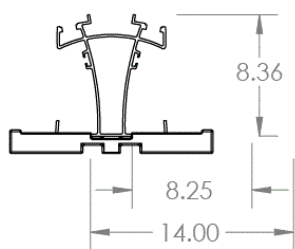

Item Number	Description	Part Number
1	Dome R ² Peak	4000592
2	Dome R ² Base	4000593
3	Dome R ² Roof Protection Mat	4000594
4	DOME MC Silver, SS UL2703+	4000603 (30-33mm) 4000604 (34-39mm) 4000605 (40-44mm) 4000606 (45-50mm)
5	CrossRail EC Silver, AL with WEEB BMC	multiple ranging from 30-50mm, available in silver or dark anodized
6	Dome R ² Ballast Porter	4000568 (61-67 ") 4000569 (68-74") 4000570 (76.8-83.2")
7	Dome R ² Corner Strut Kit	4000637

Components

Dome Peak R²

Part Number	Description
4000592	Dome Peak R ²

Dome Base R²

Part Number	Description
4000593	Dome Base R ²

Roof Protection Mat R²

Part Number	Description
4000594	Dome Roof Protection Mat R ²

Dome Mid Clamp

Part Number	Description
4000603	Dome MC Silver, SS UL2703+ 30-33mm
4000604	Dome MC Silver, SS UL2703+ 34-39mm
4000605	Dome MC Silver, SS UL2703+ 40-44mm
4000606	Dome MC Silver, SS UL2703+ 45-50mm

Aluminum End Clamp

Part Number	Description
4005344	CrossRail EC Silver, AL 32-33mm
4005169	CrossRail EC Silver, AL 34-36mm
4005290	CrossRail EC Silver, AL 37-38mm
4005170	CrossRail EC Silver, AL 39-41mm
4005291	CrossRail EC Silver, AL 42-44mm
4005171	CrossRail EC Silver, AL 45-47mm
4005292	CrossRail EC Silver, AL 48mm
4005172	CrossRail EC Silver, AL 49-50mm